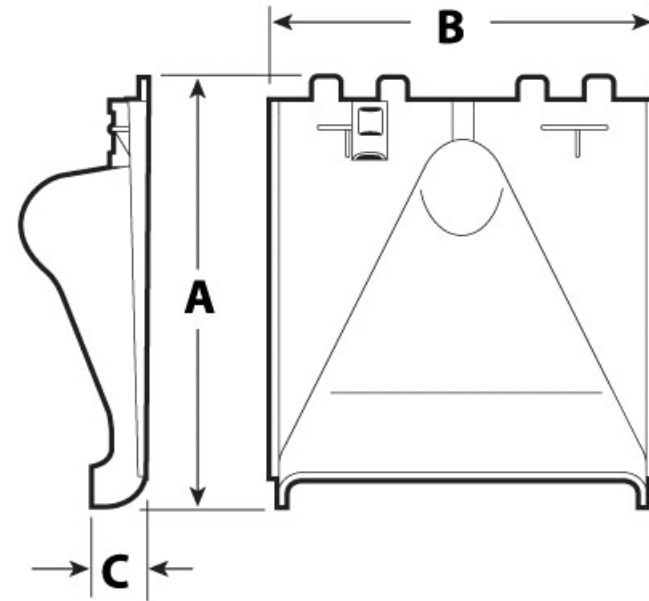

# SUBMITTAL SHEET

Part Description:  
INLET/OUTLET BAFFLE

Part Number:  
3920A03-3

**Canplas Industries Ltd**      **Canplas LLC**  
500 Veterans Drive      11402 East 53rd Ave.  
Barrie, Ontario, 1-800-461-5300      Denver, CO 1-888-461-5307

Part #	Part UPC	Ctn Qty	Ctn Bar Code	Ctn Wt (Kgs)	Ctn Wt (lbs)	Skid Cubic (m)	Skid Cubic (ft)	Ctns/Skid
3920A03-3	662671021816	1	10662671021813	0.80	1.76	0	0	0

**Dimensions (Inches)**

A	B	C
15.38	13.63	5.25